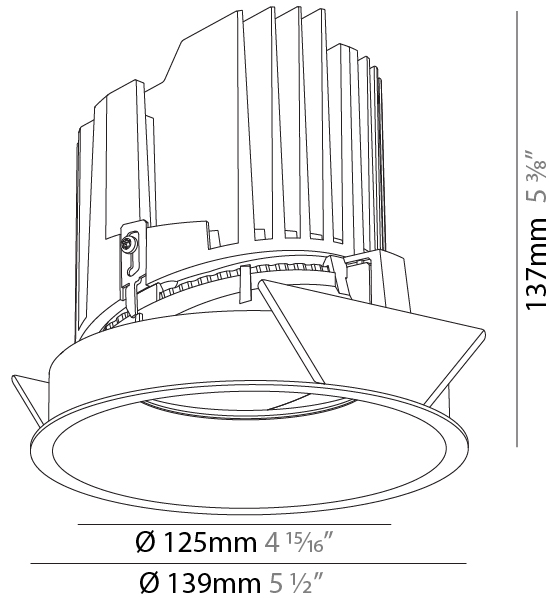

GENERAL

Series: Bioniq
Subseries: Bioniq Round Semi Adjustable
Brand: Prolight
Division: Architectural
Mounting Type: Recessed
Mounting Location: Ceiling
Subcategory: Downlight

PHYSICAL

Shape: Round
Diameter (mm): 139
Diameter (in): 5 1/2
Height (mm): 137
Height (in): 5 3/8
Ceiling Thickness (mm): 10 / 12.5 / 15
Ceiling Thickness (in): 3/8 or 1/2 or 9/16
Min. Recessing Depth (mm): 150
Min. Recessing Depth (in): 5 7/8
Light Distribution: Adjustable / Downlight
Weight (kg): 0.856
Weight (lbs): 1.89
Fixture Finish: SSR / BKV / CWI / CRY / HAB / UFT / ITA / RUA / FTG / MYG / LOD / PUS / FRO / FUP / KIA / POP / BLS / SPG / MEY / GOH / GUM / CHC / COM / ABZ / JAG / OBR / MOS / ROR
Fixture Material: Aluminum Die Cast
Cut-out Measurements: 130mm / 5 1/8"

OPTICAL

Reflector: 20 / 40 / 60
Adjustability: Rotational 355°; Tilt 10°

RATINGS AND CERTIFICATIONS

Certified By: Certified for North American Standards
IP rating: IP20

	130mm 5 1/8"	150mm 5 7/8"	10 15mm 3/8" 9/16"	10°	355°	